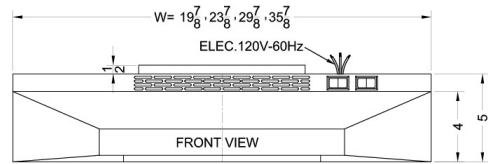

H1636B

5" x 36" x 18" (H x W x D)

36 inch wide convertible range hood for ducted or ductless use in black finish

Highlights:

36" wide hood to match 36" ranges

Convertible from top or rear venting into non-vented recirculating mode

Black finish and contemporary styling

Product Features:

36 inch width	Designed to match 36 inch ranges; also available in 20, 24, and 30 inch widths
Convertible range hood	Use top or rear venting or convert into non-vented recirculating mode
Black finish	White, bisque, and stainless steel also available in same size
Two-speed fan	Variable speed for more ventilation options
Aluminum-charcoal filter	Provides thorough filtering to reduce odors
Light	Switchable light offers more convenience in your kitchen
Made in the USA	Solidly constructed for years of use
More sizes available	Additional sizes can be specially ordered (minimums apply)

H1636B Specifications:

Overview	
Height of Cabinet	5.0" (13 cm)
Width	36.0" (91 cm)
Depth	18.0" (46 cm)
Cabinet	Black
Voltage/Frequency	115 V AC/60 Hz
Weight	15.0 lbs. (7 kg)
Shipping Weight	17.0 lbs. (8 kg)
Parts & Labor Warranty	1 Year
UPC	761101007922

MODEL NO.	WIDTH
1600EZVx20	19 7/8"
1600EZVx24	23 7/8"
1600EZVx30	29 7/8"
1600EZVx36	35 7/8"