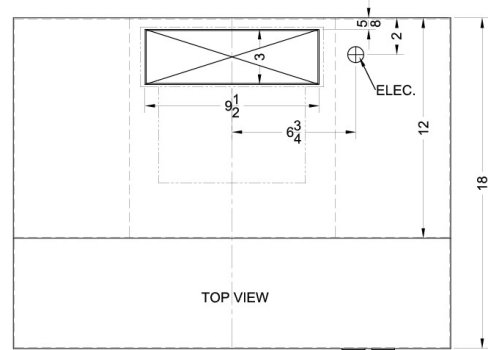

H1636B

5" x 36" x 18" (H x W x D)

36 inch wide convertible range hood for ducted or ductless use in black finish

Highlights:

36" wide hood to match 36" ranges

Convertible from top or rear venting into non-vented recirculating mode

H1636B Specifications:

Overview	
Height of Cabinet	5.0" (13 cm)
Width	36.0" (91 cm)
Depth	18.0" (46 cm)
Cabinet	Black
Voltage/Frequency	115 V AC/60 Hz
Weight	15.0 lbs. (7 kg)
Shipping Weight	17.0 lbs. (8 kg)
Parts & Labor Warranty	1 Year
UPC	761101007922

MODEL NO.	WIDTH
1600EZVx20	19 7/8"
1600EZVx24	23 7/8"
1600EZVx30	29 7/8"
1600EZVx36	35 7/8"