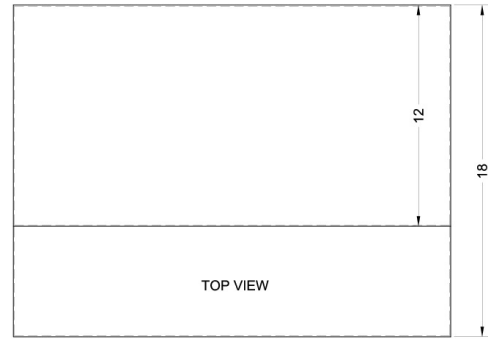

# Shell36B

5" x 36" x 18" (H x W x D)

36" wide shell hood in black

**Highlights:**

36" wide shell hood to match 36" ranges

Black finish and contemporary styling

Made in the USA

**Product Features:**

No electrical components	Shell hoods do not include light or fan
Black finish	White, bisque, and stainless steel shell hoods also available in same size
30 inch width	Designed to match 36 inch ranges; also available in 20, 24, and 30 inch widths
Made in the USA	Solidly constructed for years of use
More sizes available	Additional sizes can be specially ordered (minimums apply)

## Shell36B Specifications:

Overview	
Height of Cabinet	5.0" (13 cm)
Width	36.0" (91 cm)
Depth	18.0" (46 cm)
Cabinet	Black
Weight	10.0 lbs. (5 kg)
Shipping Weight	12.5 lbs. (6 kg)
Parts & Labor Warranty	1 Year
UPC	761101008097

MODEL NO.	WIDTH
SHELL20	19 7/8"
SHELL24	23 7/8"
SHELL30	29 7/8"
SHELL36	35 7/8"
SHELL42SS	41 7/8"
SHELL48SS	47 7/8"