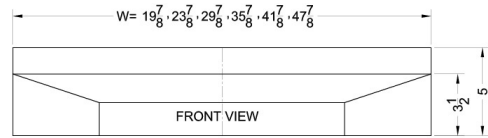

# Shell36B

5" x 36" x 18" (H x W x D)

36" wide shell hood in black

**Highlights:**

36" wide shell hood to match 36" ranges

Black finish and contemporary styling

Made in the USA

**Product Features:**

No electrical components	Shell hoods do not include light or fan
Black finish	White, bisque, and stainless steel shell hoods also available in same size
30 inch width	Designed to match 36 inch ranges; also available in 20, 24, and 30 inch widths
Made in the USA	Solidly constructed for years of use
More sizes available	Additional sizes can be specially ordered (minimums apply)

## Shell36B Specifications:

Overview	
Height of Cabinet	5.0" (13 cm)
Width	36.0" (91 cm)
Depth	18.0" (46 cm)
Cabinet	Black
Weight	10.0 lbs. (5 kg)
Shipping Weight	12.5 lbs. (6 kg)
Parts & Labor Warranty	1 Year
UPC	761101008097

MODEL NO.	WIDTH
SHELL20	19 7/8"
SHELL24	23 7/8"
SHELL30	29 7/8"
SHELL36	35 7/8"
SHELL42SS	41 7/8"
SHELL48SS	47 7/8"