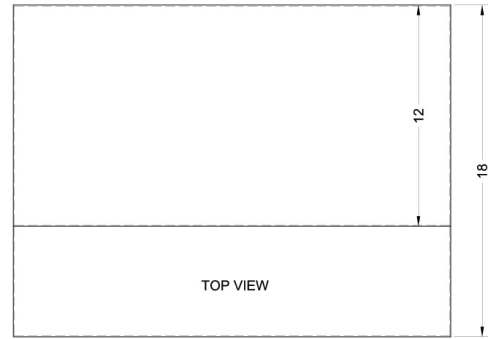

Shell36Q

5" x 36" x 18" (H x W x D)

36" wide shell hood in bisque

Highlights:

36" wide shell hood to match 36" ranges

Bisque finish and contemporary styling

Made in the USA

Product Features:

No electrical components	Shell hoods do not include light or fan
Bisque finish	White, black, and stainless steel shell hoods also available in same size
36 inch width	Designed to match 36 inch ranges; also available in 20, 24, and 30 inch widths
Made in the USA	Solidly constructed for years of use
More sizes available	Additional sizes can be specially ordered (minimums apply)

Shell36Q Specifications:

Overview	
Height of Cabinet	5.0" (13 cm)
Width	36.0" (91 cm)
Depth	18.0" (46 cm)
Cabinet	Bisque
Weight	10.0 lbs. (5 kg)
Shipping Weight	12.0 lbs. (5 kg)
Parts & Labor Warranty	1 Year
UPC	761101019932

MODEL NO.	WIDTH
SHELL20	19 7/8"
SHELL24	23 7/8"
SHELL30	29 7/8"
SHELL36	35 7/8"
SHELL42SS	41 7/8"
SHELL48SS	47 7/8"