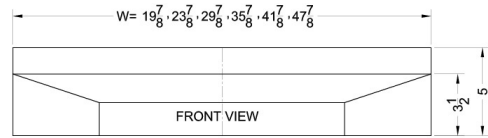

Shell36Q

5" x 36" x 18" (H x W x D)

36" wide shell hood in bisque

Highlights:

36" wide shell hood to match 36" ranges

Bisque finish and contemporary styling

Made in the USA

Product Features:

No electrical components	Shell hoods do not include light or fan
Bisque finish	White, black, and stainless steel shell hoods also available in same size
36 inch width	Designed to match 36 inch ranges; also available in 20, 24, and 30 inch widths
Made in the USA	Solidly constructed for years of use
More sizes available	Additional sizes can be specially ordered (minimums apply)

Shell36Q Specifications:

Overview	
Height of Cabinet	5.0" (13 cm)
Width	36.0" (91 cm)
Depth	18.0" (46 cm)
Cabinet	Bisque
Weight	10.0 lbs. (5 kg)
Shipping Weight	12.0 lbs. (5 kg)
Parts & Labor Warranty	1 Year
UPC	761101019932

MODEL NO.	WIDTH
SHELL20	19 7/8"
SHELL24	23 7/8"
SHELL30	29 7/8"
SHELL36	35 7/8"
SHELL42SS	41 7/8"
SHELL48SS	47 7/8"