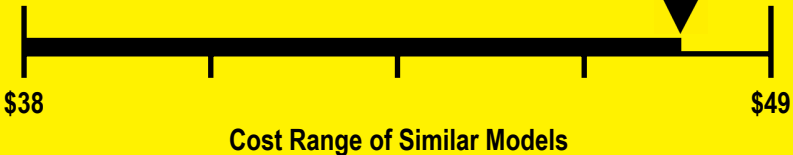

U.S. Government

Federal law prohibits removal of this label before consumer purchase.

ENERGYGUIDE

Refrigerator-freezer

• Manual Defrost

Felix Storch, Inc.

Model CM405

Capacity: 4.1 Cubic Feet

Estimated Yearly Operating Cost

\$47

339 kWh

Estimated Yearly Electricity Use

Your cost will depend on your utility rates and use.

- Cost range based only on models of similar capacity with manual defrost.
- Estimated operating cost based on a 2007 national average electricity cost of 14 cents per kWh.
- For more information, visit www.ftc.gov/appliances.